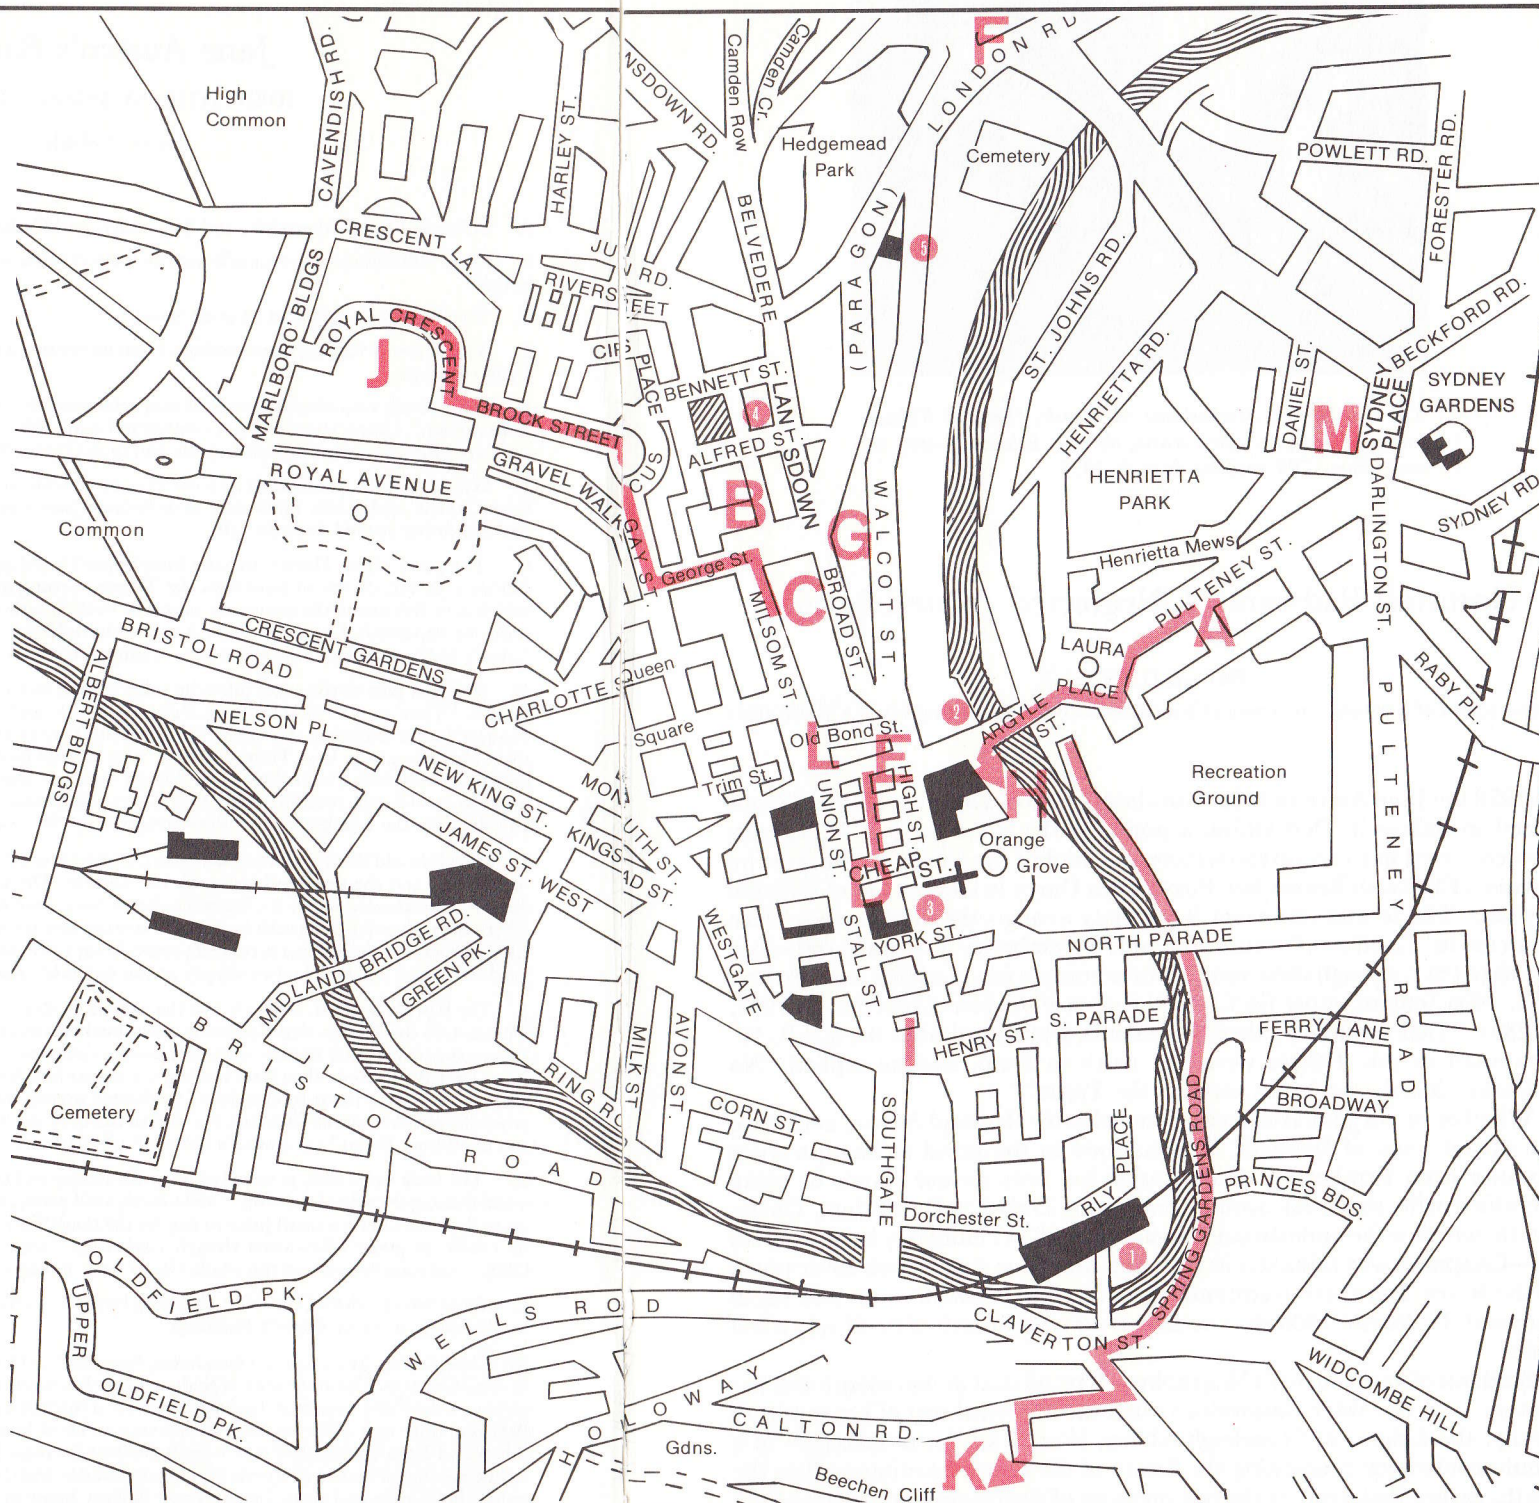

MAP OF BATH

reprinted
with the
kind permission
of
*Geographia,
Limited;*
Cheltenham,
U.K.

- 1 Bath Station (Spa)
- 2 Pulteney Bridge
- 3 Roman Baths and Pump Room
- 4 Assembly Rooms
- 5 St. Swithin's Church